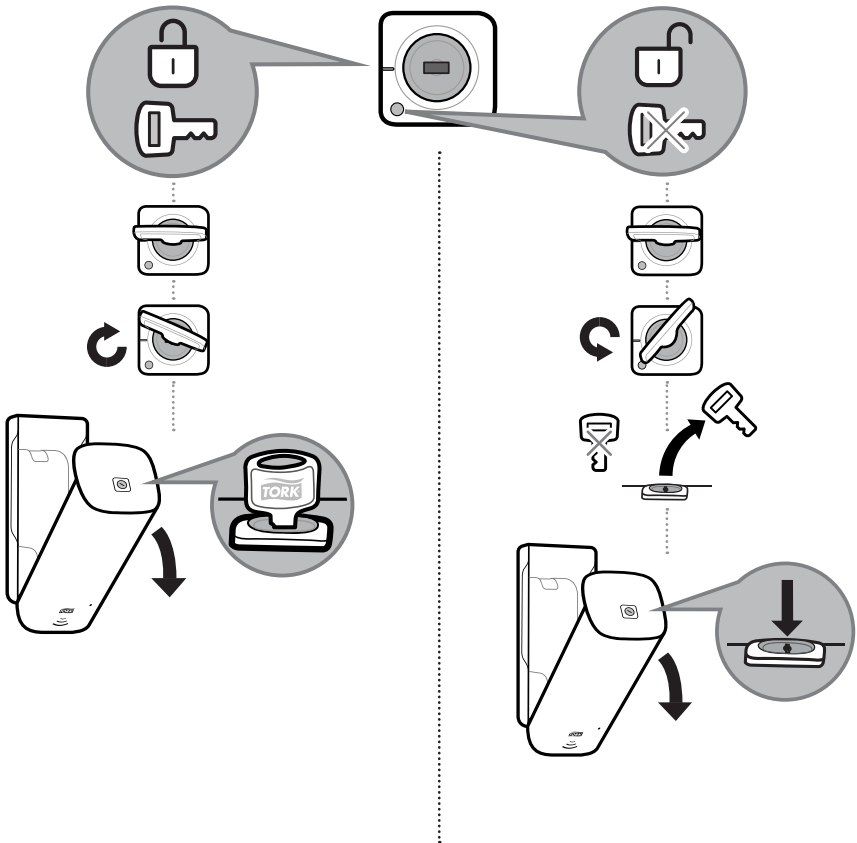

3

4

3

1

2

3

Tork Foam Soap Dispenser

Warnings

- Children should not be allowed to play with the appliance
- The maximum and minimum ambient temperatures for correct operation are 0 to 50 degrees Celsius (32 to 122 degrees Fahrenheit)
- This dispenser is not suitable for installation outdoors or in wet environments. It is not water-resistant
- Operating sound level of the dispenser is less than 70dBa